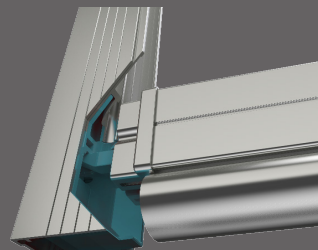

### **HIDDEN z-LOCK™ TECHNOLOGY**

Breakthrough z-LOCK™ technology provides a unique fabric guide, fastening and securing the welded zip and fabric concealed within the side channels; creating a strong, smooth and streamlined system.

## INNOVATIVE ALUMINIUM HEADBOX

High-quality square aluminium profile boasts a contemporary aesthetic, offering fully or semi-enclosed headbox and full or semi-fascia configurations.

## ONE ACTION ULTRA-LOCK & TENSION

Optimise your Zipscreen with the New Ultra-Lock. Invisibly integrated, Ultra-lock's patented technology seamlessly reinforces your Zipscreen, for reduced movement and an ultra-smooth fabric finish. The New Ultra-lock perfectly secures your Zipscreen automatically, without an external lock or latch, and utilises an in-built, self-correcting system, to ensure your screen evenly clicks in place. Ultra-durable. Ultra-reliable. Ultra-Lock.