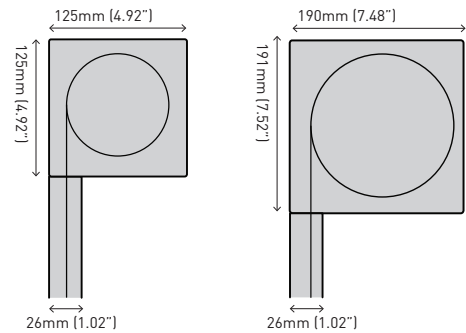

DIMENSIONS

Zipscreen

Zipscreen Extreme